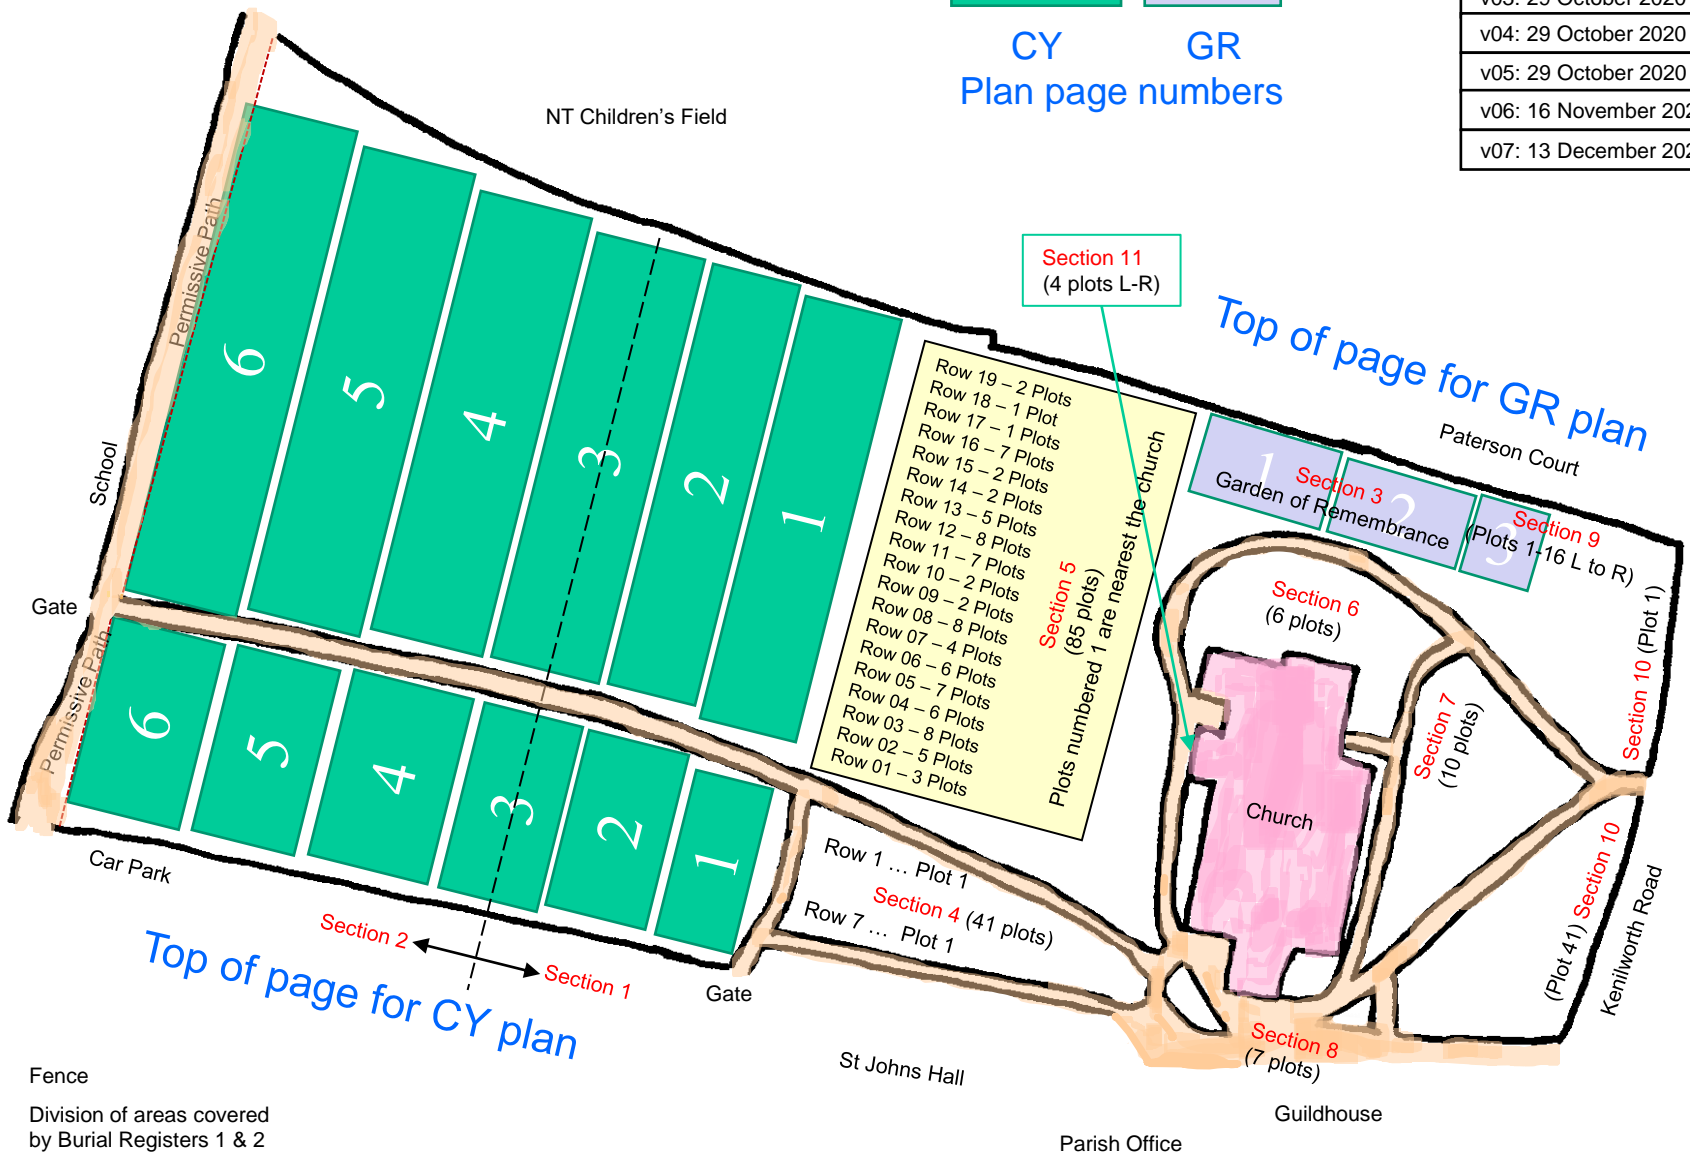

CY = Churchyard, GR = Garden of Remembrance

4	3
CY	GR
Plan page numbers	

v01: 17 March 2001
v02: 29 September 2020
v03: 29 October 2020
v04: 29 October 2020
v05: 29 October 2020
v06: 16 November 2020
v07: 13 December 2020

----- Fence  
 - - - - - Division of areas covered by Burial Registers 1 & 2